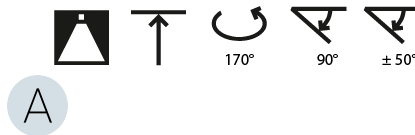

GENERAL

Series: Sign Diva Dancer
Subseries: Sign Diva Dancer
Brand: Prolicht
Division: Architectural
Mounting Type: Suspension
Mounting Location: Ceiling
Subcategory: Pendant

PHYSICAL

Shape: Round
Diameter (mm): 570
Diameter (in): 22 7/16
Height (mm): 1620
Height (in): 63 3/4
Light Distribution: Adjustable / Direct
Weight (kg): 6.0
Weight (lbs): 13.22
Diffuser: PMMA - Opal / Micro-Prism / Sparkling Secret / Vintage Industrial
Fixture Finish: SSR / BKV / CWI / CRY / HAB / UFT / ITA / RUA / FTG / MYG / LOD / PUS / FRO / FUP / KIA / POP / BLS / SPG / MEY / GOH / GUM / CHC / COM / ABZ / JAG / OBR / MOS / ROR
Fixture Material: Extruded Aluminum / Steel

ELECTRICAL

Lamp Type: LED (Zhaga Standard)
Input Wattage (W): 58.3
Total Output Wattage (W): 46.9
Dimming: Tri-Mode (Non-Dimming and Phase Dimming (120Vac only) and 0-10V Dimming)
Driver Included: Yes
Driver Location: Integrated
Driver Type: Constant Current - Universal
Driver Class: Class 2
Input Voltage (V): 120 - 277
Constant Current (MA): 350

LED

Color Temperature (°K): 3000 / 3500 / 4000
Max. Delivered Lumen (lm): 6120 / 6233 / 6360
CRI: >90 CRI
Lamp Life (hrs): 50000

OPTICAL

Adjustability: Rotational Canopy 170°; Tilting Canopy ±50°; Tilting Head ±90°

RATINGS AND CERTIFICATIONS

Certified By: Certified for North American Standards
IP rating: IP20