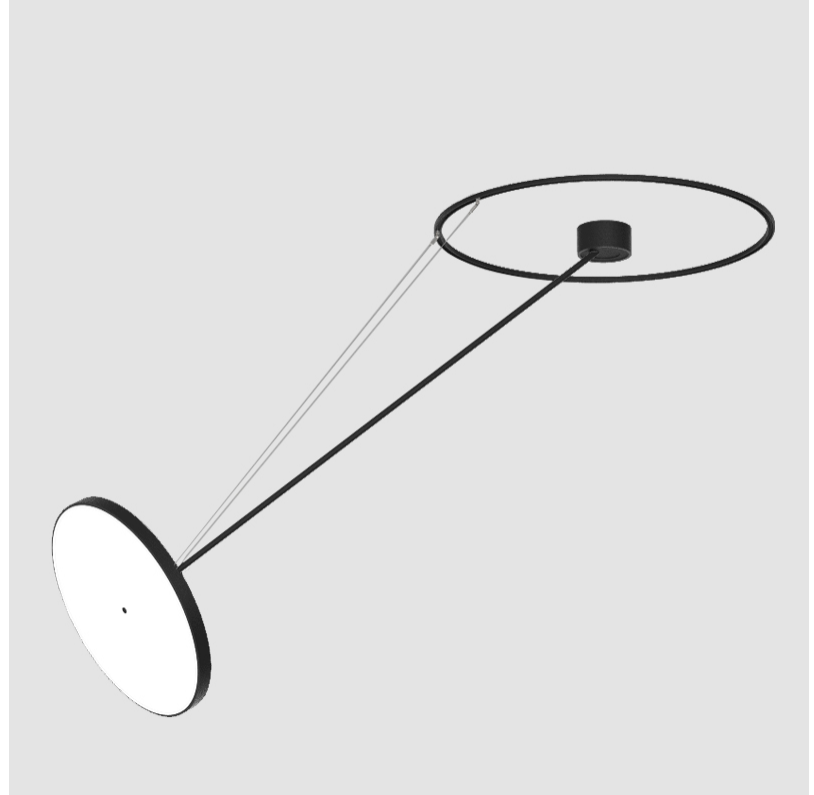

GENERAL

Series: Sign Diva Dancer
Subseries: Sign Diva Dancer
Brand: Prolicht
Division: Architectural
Mounting Type: Suspension
Mounting Location: Ceiling
Subcategory: Pendant

PHYSICAL

Shape: Round
Diameter (mm): 570
Diameter (in): 22 7/16
Height (mm): 1620
Height (in): 63 3/4
Light Distribution: Adjustable / Direct
Weight (kg): 6.0
Weight (lbs): 13.22
Diffuser: PMMA - Opal / Micro-Prism / Sparkling Secret / Vintage Industrial
Fixture Finish: SSR / BKV / CWI / CRY / HAB / UFT / ITA / RUA / FTG / MYG / LOD / PUS / FRO / FUP / KIA / POP / BLS / SPG / MEY / GOH / GUM / CHC / COM / ABZ / JAG / OBR / MOS / ROR
Fixture Material: Extruded Aluminum / Steel

ELECTRICAL

Lamp Type: LED (Zhaga Standard)
Input Wattage (W): 58.3
Total Output Wattage (W): 46.9
Dimming: Tri-Mode (Non-Dimming and Phase Dimming (120Vac only) and 0-10V Dimming)
Driver Included: Yes
Driver Location: Integrated
Driver Type: Constant Current - Universal
Driver Class: Class 2
Input Voltage (V): 120 - 277
Constant Current (MA): 350

LED

Color Temperature (°K): 3000 / 3500 / 4000
Max. Delivered Lumen (lm): 6120 / 6233 / 6360
CRI: >90 CRI
Lamp Life (hrs): 50000

OPTICAL

Adjustability: Rotational Canopy 170°; Tilting Canopy ±50°; Tilting Head ±90°

RATINGS AND CERTIFICATIONS

Certified By: Certified for North American Standards
IP rating: IP20