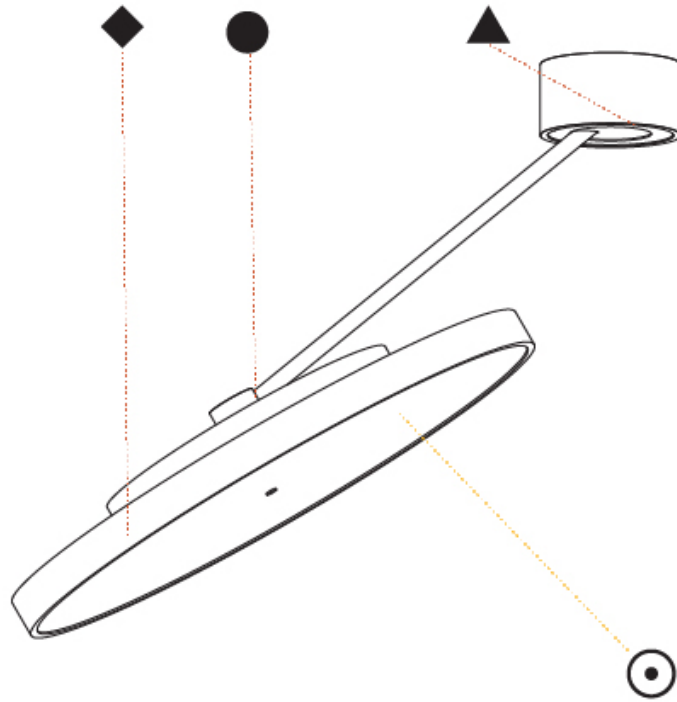

RATINGS AND CERTIFICATIONS

Certified By: Certified for North American Standards
 IP rating: IP20

SIGN DIVA DANCER SUSPENSION

A300041-

PROJECT
TYPE
SPECIFIER
QUANTITY
DATE

A

PROJECT	_____
TYPE	_____
SPECIFIER	_____
QUANTITY	_____
DATE	_____